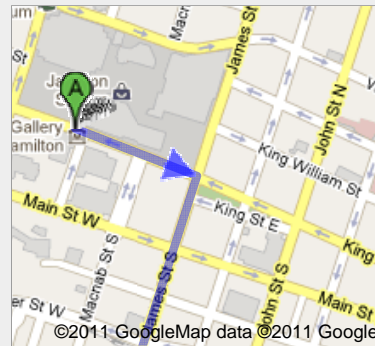

©2011 Google - Map data ©2011 Google -

Sheraton Hamilton Hotel

116 King Street West, Hamilton, ON L8P 4V3, Canada - (905) 529-5515

1. Head **east** on **King St W** toward **Summers Ln**
About 3 mins

go 270 m
total 270 m

2. Turn **right** at **James St S**
About 16 mins

go 1.1 km
total 1.4 km

3. Turn **left**
About 1 min

go 79 m
total 1.5 km

Unknown road

Unknown road is entrance (between 2 parking garages) to Fontbonne Bldg and the Aerosol Lab. Follow signs to HOSPITAL (revolving door). see previous map sent.