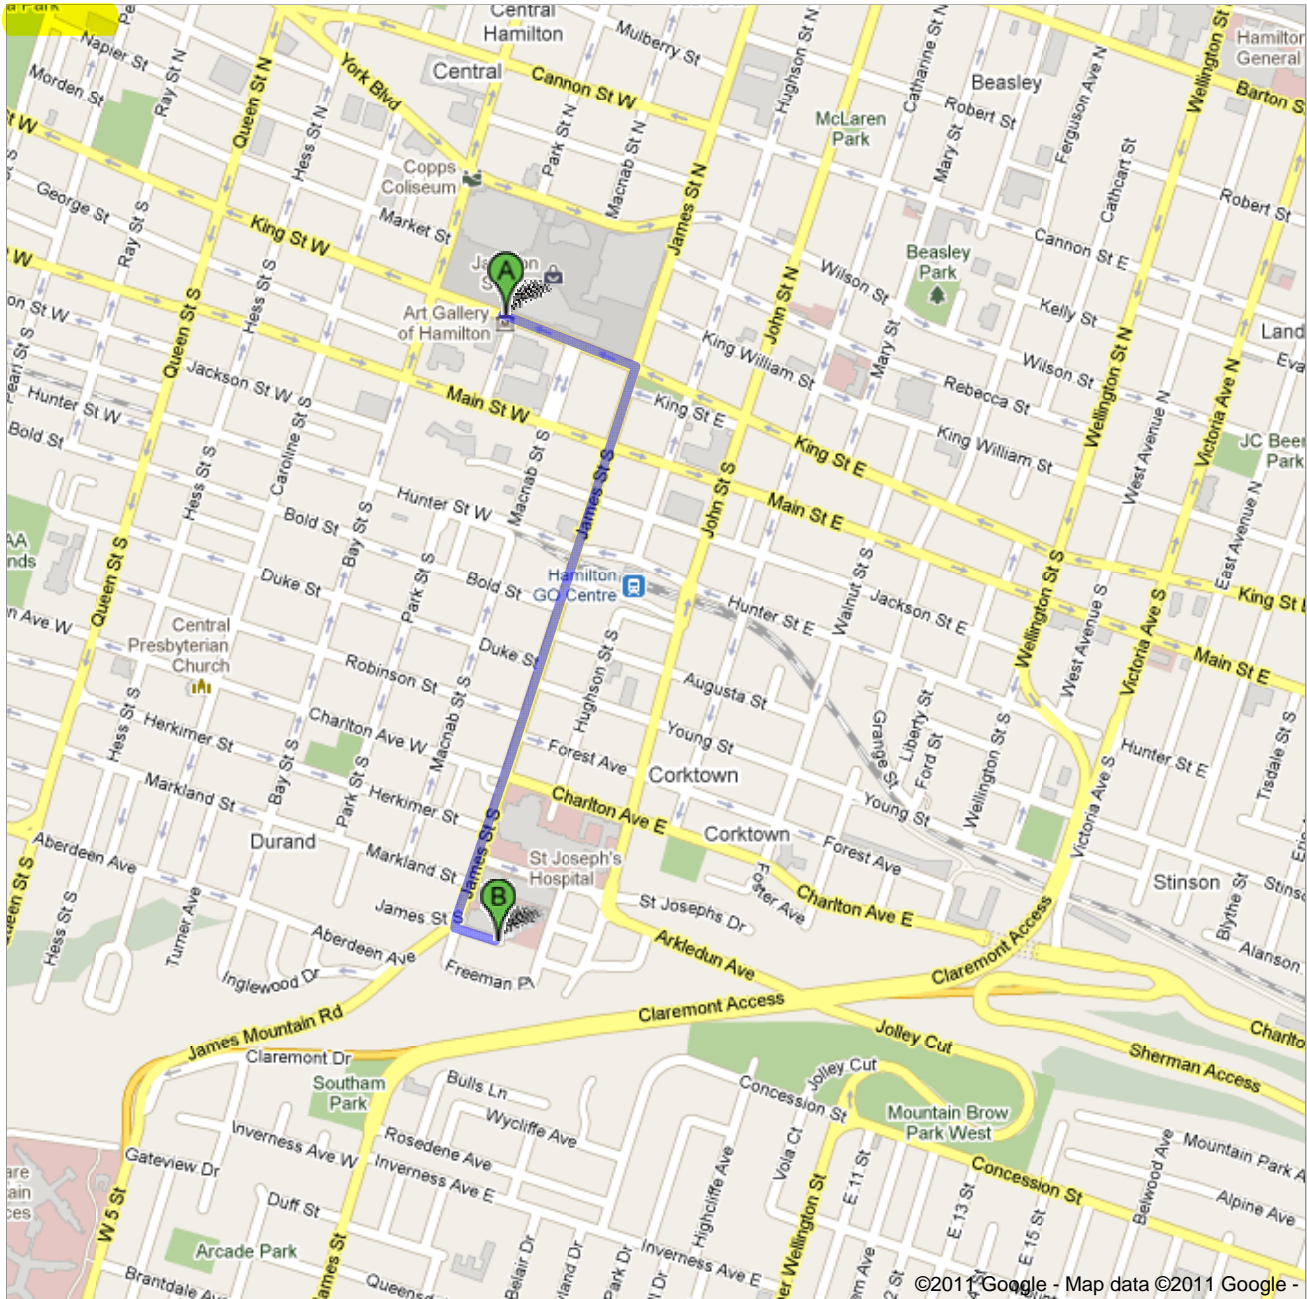

Directions to Unknown road
1.5 km – about 20 mins

Save trees. Go green!

Download Google Maps on your phone at google.com/gmm

Walking directions are in beta.

Use caution – This route may be missing sidewalks or pedestrian paths.

©2011 Google - Map data ©2011 Google -

Sheraton Hamilton Hotel

116 King Street West, Hamilton, ON L8P 4V3, Canada - (905) 529-5515

1. Head **east** on **King St W** toward **Summers Ln**
About 3 mins

go 270 m
total 270 m

2. Turn **right** at **James St S**
About 16 mins

go 1.1 km
total 1.4 km

3. Turn **left**
About 1 min

go 79 m
total 1.5 km

Unknown road

Unknown road is entrance (between 2 parking garages) to Fontbonne Bldg and the Aerosol Lab. Follow signs to HOSPITAL (revolving door). see previous map sent.

These directions are for planning only. Conditions may differ from the map route.

Map data ©2011 Google

Directions weren't right

you may find that construction projects, traffic, weather, or other events may cause you to plan your route accordingly. You must obey all signs or notices regarding your route.