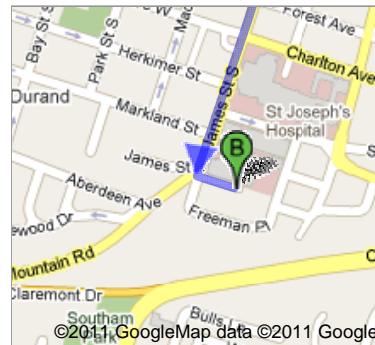

Directions to Unknown road
1.5 km – about 20 mins

Save trees. Go green!

Download Google Maps on your phone at google.com/gmm

Walking directions are in beta.

Use caution – This route may be missing sidewalks or pedestrian paths.

©2011 Google - Map data ©2011 Google -

Sheraton Hamilton Hotel

116 King Street West, Hamilton, ON L8P 4V3, Canada - (905) 529-5515

1. Head **east** on **King St W** toward **Summers Ln**
About 3 mins

go 270 m
total 270 m

2. Turn **right** at **James St S**
About 16 mins

go 1.1 km
total 1.4 km

3. Turn **left**
About 1 min

go 79 m
total 1.5 km

Unknown road

Unknown road is entrance (between 2 parking garages) to Fontbonne Bldg and the Aerosol Lab. Follow signs to HOSPITAL (revolving door). see previous map sent.